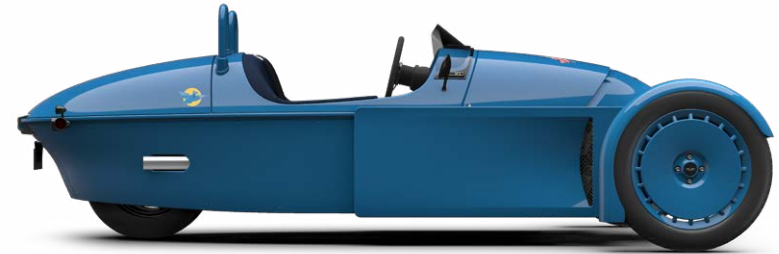

THE BLUEBIRD

ITEM - ACCESSORIES	FITMENT	MSRP
Cockpit Accessory Rails - Black	S	-
Sideblade Accessory Rails - Black	Not Recommended	$291.19
Wind Deflectors - Clear	S	-
Exo Rear Rack - Black	Not Recommended	$1,539.16
Exo Side Racks, Pair - Black	Not Recommended	$826.04
Exo Side Rack Bungees - Black	Not Recommended	$148.57
Morgan x Malle Pannier - Left Side	Not Recommended	$709.79
Morgan x Malle Pannier - Right Side	Not Recommended	$709.79
Morgan Hard Shell Pannier - Black Mohair Finish - Left Side	Not Recommended	$1,544.83
Morgan Hard Shell Pannier - Black Mohair Finish - Right Side	Not Recommended	$1,544.83
Morgan Hard Shell Pannier - Black Mohair Finish - Pair	Not Recommended	$2,379.87
Morgan Hard Shell Pannier - Matched To Sideblade Colour - Left Side	Not Recommended	$1,544.83
Morgan Hard Shell Pannier - Matched To Sideblade Colour - Right Side	Not Recommended	$1,544.83
Morgan Hard Shell Pannier - Matched To Sideblade Colour - Pair	Not Recommended	$2,379.87

ITEM - ACCESSORIES	FITMENT	MSRP
Paint Protection Film	O	$1,070.27
Tonneau Cover - Blue Mohair	O	$469.47

ITEM - SERVICES	FITMENT	MSRP
Photographic Build Record	O	$802.27

ITEM - SPECIAL ITEMS	FITMENT	MSRP
Headlight Bowls Body Colour Painted	S	-
Cockpit Hoops Body Colour Painted	S	-
Gold Morgan Wings Badge	S	-
Bluebird Graphics Pack	S	-
Bluebird Enamel Badge	S	-
Machine Turned Dashboard	S	-
Use Of Bluebird IP	S	-