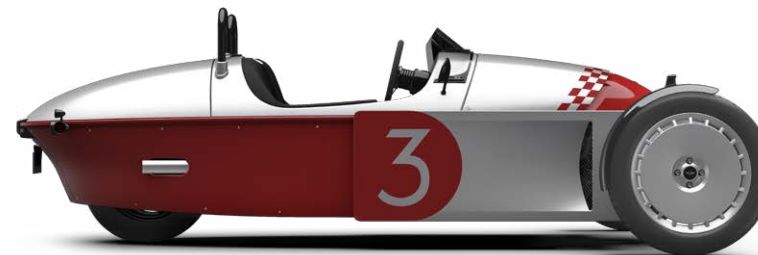

MODEL	LIST PRICE
Pickersleigh Speedshop	$59,494.38

* The manufacturer's suggested retail price (MSRP) shown excludes optional equipment, sales tax, title, license, dealer and destination fees. 2.5% import duty is included in the MSRP, these prices are correct at the time of writing, but are subject to change without notice. Delivery to supplying dealer may differ in some regions and be subject to additional charges. All pricing should be confirmed with the supplying dealer.

SWATCH	ITEM	FITMENT	MSRP
	Body Colour - Special Metallic Colour - Gloss	S	-
	Cowl Colour - Sport Red - Gloss	S	-
	Wheel Colour - Silver Gloss Metallic	S	-
	Interior Textile - Grained Mariner Leather - Black	S	-
	Dashboard Colour - Matched to Body Colour	S	-
	Wind Deflectors - Clear Tint	S	-