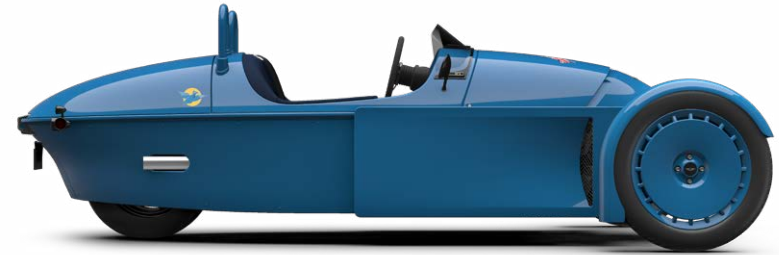

THE BLUEBIRD

MODEL	LIST PRICE
The Bluebird	$63,994.38

* The manufacturer's suggested retail price (MSRP) shown excludes optional equipment, sales tax, title, license, dealer and destination fees. 2.5% import duty is included in the MSRP, these prices are correct at the time of writing, but are subject to change without notice. Delivery to supplying dealer may differ in some regions and be subject to additional charges. All pricing should be confirmed with the supplying dealer.

SWATCH	ITEM	FITMENT	MSRP
	Body Colour - Special Solid Colour - Gloss	S	-
	Cowl Colour - Matched to Body Colour	S	-
	Wheel Colour - Matched to Body Colour	S	-
	Interior Textile - Blue Typhoon Leather	S	-
	Dashboard Colour - Machine Turned	S	-
	Wind Deflectors - Clear Tint	S	-