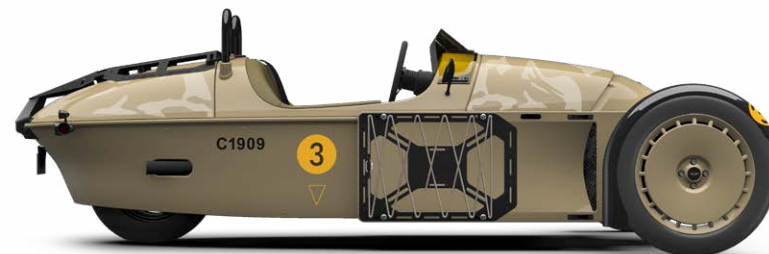

CHARLIE MIKE

ITEM - EXTERIOR FINISHES

ITEM - EXTERIOR FINISHES	FITMENT	MSRP
Body Colour Cowl	S	-
Structural Casting - Dark Grey	S	-
Roll Hoops - Black	S	-
Mirrors - Black	S	-
Led Headlights	S	-
Carbon Composite Mud Guards - Black	S	-
Exhaust Tailpipe - Black	S	-

ITEM - INTERIOR TEXTILES

ITEM - INTERIOR TEXTILES	FITMENT	MSRP
Technical Fabric - Khaki Sand	S	-
Plain Stitch Pleating	S	-
Heated Seats	O	$588.33
Matching Stitching	S	-
Rubber Floor Mat	S	-
Tunnel - Matched To Upholstery	S	-
Cockpit Inserts - Matched To Upholstery	O	$469.47

ITEM - COCKPIT

ITEM - COCKPIT	FITMENT	MSRP
Body Colour Dashboard	S	-
Cockpit Embellishers - Anodised Black	S	-
Moto-Lita 14" Black/Black	S	-
Inner Body Finish - Matte Silver	S	-
Lockable Storage	O	$245.83
USB Charging Points	O	$112.91
Quad Lock Phone Mount	O	$292.26
Footwell Lights	O	$172.34
Footwell Heater	O	$790.31
Beeline Navigation Unit	O	$420.74
Morgan x Malle Seat Step Guard	O	$113.33
Cockpit Bungee Cords - Beige	O	$207.99