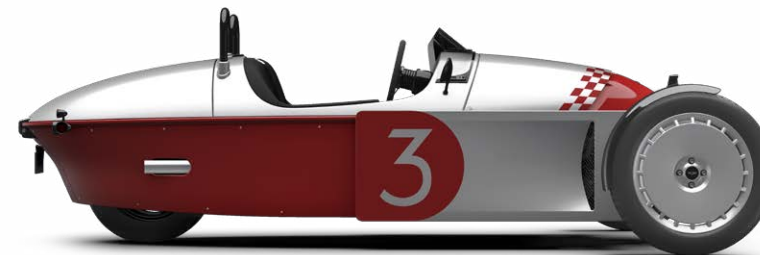

ITEM - ACCESSORIES	FITMENT	MSRP
Cockpit Accessory Rails - Black	S	-
Sideblade Accessory Rails - Silver	Not Recommended	$291.19
Wind Deflectors - Clear	S	-
Exo Rear Rack - Black	Not Recommended	$1,539.16
Exo Side Racks, Pair - Black	Not Recommended	$826.04
Exo Side Rack Bungees - Black	Not Recommended	$148.57
Morgan x Malle Pannier - Left Side	Not Recommended	$709.79
Morgan x Malle Pannier - Right Side	Not Recommended	$709.79
Morgan Hard Shell Pannier - Black Mohair Finish - Left Side	Not Recommended	$1,544.83
Morgan Hard Shell Pannier - Black Mohair Finish - Right Side	Not Recommended	$1,544.83
Morgan Hard Shell Pannier - Black Mohair Finish - Pair	Not Recommended	$2,379.87
Morgan Hard Shell Pannier - Matched To Sideblade Colour - Left Side	Not Recommended	$1,544.83
Morgan Hard Shell Pannier - Matched To Sideblade Colour - Right Side	Not Recommended	$1,544.83
Morgan Hard Shell Pannier - Matched To Sideblade Colour - Pair	Not Recommended	$2,379.87

ITEM - ACCESSORIES	FITMENT	MSRP
Paint Protection Film	O	$1,070.27
Tonneau Cover - Black Mohair	O	$469.47

ITEM - SERVICES	FITMENT	MSRP
Photographic Build Record	O	$802.27

ITEM - SPECIAL ITEMS	FITMENT	MSRP
Dashboard Graphic - Printed Vinyl, Lacquered Finish	S	-
Speedshop Painted Graphics Pack	S	-