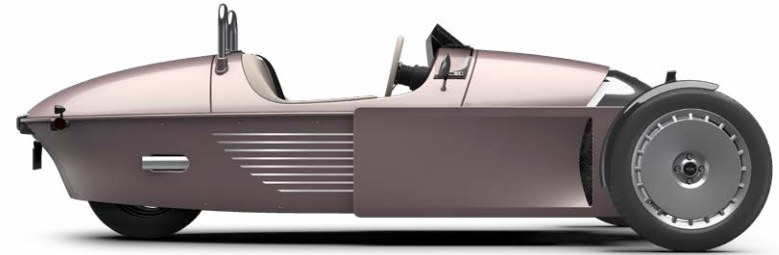

BOULEVARD CRUISER

ITEM - ACCESSORIES	FITMENT	MSRP
Cockpit Accessory Rails - Silver	S	-
Sideblade Accessory Rails - Silver	O	$291.19
Wind Deflectors - Clear	S	-
Exo Rear Rack - Silver	O	$1,539.16
Exo Side Racks, Pair - Silver	O	$826.04
Exo Side Rack Bungees - Black	O	$148.57
Morgan X Malle Pannier - Left Side	O	$709.79
Morgan X Malle Pannier - Right Side	O	$709.79
Morgan Hard Shell Pannier - Black Mohair Finish - Left Side	O	$1,544.83
Morgan Hard Shell Pannier - Black Mohair Finish - Right Side	O	$1,544.83
Morgan Hard Shell Pannier - Black Mohair Finish - Pair	O	$2,379.87
Morgan Hard Shell Pannier - Matched To Sideblade Colour - Left Side	O	$1,544.83
Morgan Hard Shell Pannier - Matched To Sideblade Colour - Right Side	O	$1,544.83
Morgan Hard Shell Pannier - Matched To Sideblade Colour - Pair	O	$2,379.87

ITEM - ACCESSORIES	FITMENT	MSRP
Paint Protection Film	O	$1,070.27
Tonneau Cover - Black Mohair	O	$469.47

ITEM - SERVICES	FITMENT	MSRP
Photographic Build Record	O	$802.27

ITEM - SPECIAL ITEMS	FITMENT	MSRP
Polished Cowl	S	-
Custom Badge Inside Cockpit	S	-
Contrast Painted Dashboard - Creame Weiss Matte Finish	S	-
Custom Ivory Trimmed Steering Wheel	S	-
Boulevard Graphics Pack	S	-
Mudguard Inner Section Painted Silver	S	-