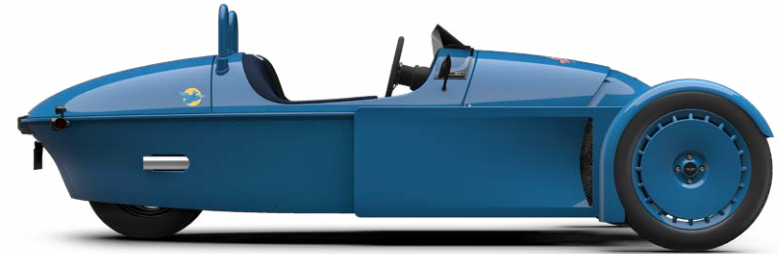

THE BLUEBIRD

ITEM - EXTERIOR FINISHES

ITEM - EXTERIOR FINISHES	FITMENT	MSRP
Body Colour Cowl	S	-
Structural Casting - Silver	S	-
Roll Hoops - Gloss Black	S	-
Mirrors - Black	S	-
LED Headlights	S	-
Carbon Composite Mud Guards - Body Colour	S	-

ITEM - INTERIOR TEXTILES

ITEM - INTERIOR TEXTILES	FITMENT	MSRP
Blue Typhoon Leather	S	-
Plain Stitch Pleating	S	-
Backrest Embroidery - Morgan Wings Logo	S	-
Heated Seats	O	$588.33
Matching Stitching	S	-
Matching Cockpit Inserts	O	$469.47
Rubber Floor Mat	O	$231.77
Tunnel - Matched to Upholstery	S	-

ITEM - COCKPIT

ITEM - COCKPIT	FITMENT	MSRP
Body Colour Dashboard	S	-
Cockpit Embellishers - Anodised Silver	S	-
Moto-Lita 14" Black/Silver	S	-
Inner Body Finish - Matte Silver	S	-
Lockable Storage	O	$245.83
USB Charging Points	O	$112.91
Quad Lock Phone Mount	O	$292.26
Footwell Lights	O	$172.34
Footwell Heater	O	$790.31
Beeline Navigation Unit	O	$420.74
Morgan x Malle Seat Step Guard	O	$113.33
Cockpit Bungee Cords - Black	O	$207.99