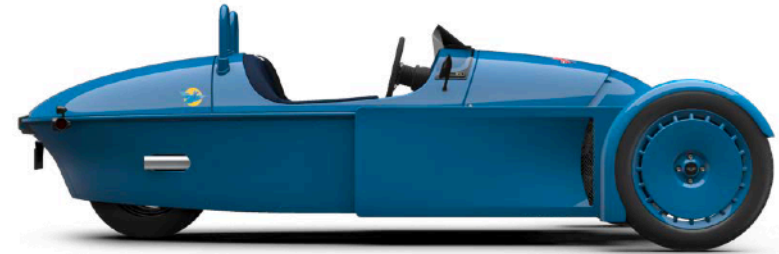

THE BLUEBIRD

ITEM - ACCESSORIES	FITMENT	MSRP
Cockpit Accessory Rails - Black	S	-
Sideblade Accessory Rails - Black	Not Recommended	$291.19
Wind Deflectors - Clear	S	-
Exo Rear Rack - Black	Not Recommended	$1,539.16
Exo Side Racks, Pair - Black	Not Recommended	$826.04
Exo Side Rack Bungees - Black	Not Recommended	$148.57
Morgan x Malle Pannier - Left Side	Not Recommended	$709.79
Morgan x Malle Pannier - Right Side	Not Recommended	$709.79
Morgan Hard Shell Pannier - Black Mohair Finish - Left Side	Not Recommended	$1,544.83
Morgan Hard Shell Pannier - Black Mohair Finish - Right Side	Not Recommended	$1,544.83
Morgan Hard Shell Pannier - Black Mohair Finish - Pair	Not Recommended	$2,379.87
Morgan Hard Shell Pannier - Matched To Sideblade Colour - Left Side	Not Recommended	$1,544.83
Morgan Hard Shell Pannier - Matched To Sideblade Colour - Right Side	Not Recommended	$1,544.83
Morgan Hard Shell Pannier - Matched To Sideblade Colour - Pair	Not Recommended	$2,379.87

ITEM - ACCESSORIES	FITMENT	MSRP
Paint Protection Film	O	$1,070.27
Tonneau Cover - Blue Mohair	O	$469.47

ITEM - SERVICES	FITMENT	MSRP
Photographic Build Record	O	$802.27

ITEM - SPECIAL ITEMS	FITMENT	MSRP
Headlight Bowls Body Colour Painted	S	-
Cockpit Hoops Body Colour Painted	S	-
Gold Morgan Wings Badge	S	-
Bluebird Graphics Pack	S	-
Bluebird Enamel Badge	S	-
Machine Turned Dashboard	S	-
Use Of Bluebird IP	S	-