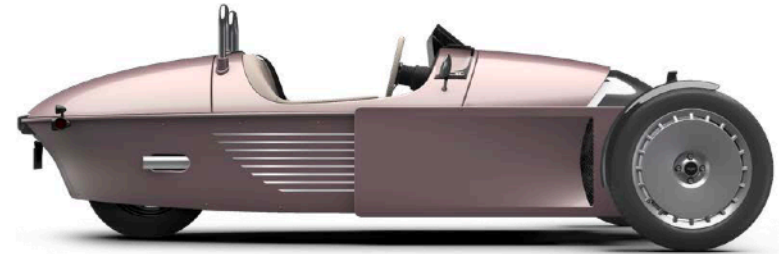

BOULEVARD CRUISER

ITEM - EXTERIOR FINISHES FITMENT MSRP

Body Colour Cowl	S	-
Structural Casting - Silver	S	-
Roll Hoops - Polished	S	-
Mirrors - Polished	S	-
Led Headlights	S	-
Carbon Composite Mud Guards - Black	O	$3,231.9

ITEM - INTERIOR TEXTILES FITMENT MSRP

Ivory Typhoon Leather	S	-
Vertical Stitch Pleating	S	-
Backrest Embroidery - Morgan Wings Logo	O	$231.77
Heated Seats	O	$588.33
Matching Stitching	S	-
Matching Cockpit Inserts	S	-
Rubber Floor Mat	O	$231.77
Tunnel - Matched To Upholstery	S	-

ITEM - COCKPIT FITMENT MSRP

Cockpit Embellishers - Anodised Silver	S	-
Standard Steering Wheel	S	-
Inner Body Finish - Matte Silver	S	-
Lockable Storage	O	$245.83
USB Charging Points	O	$112.91
Quad Lock Phone Mount	O	$292.26
Footwell Lights	O	$172.34
Footwell Heater	O	$790.31
Beeline Navigation Unit	O	$420.74
Morgan x Malle Seat Step Guard	O	$113.33
Cockpit Bungee Cords - Black	O	$207.99