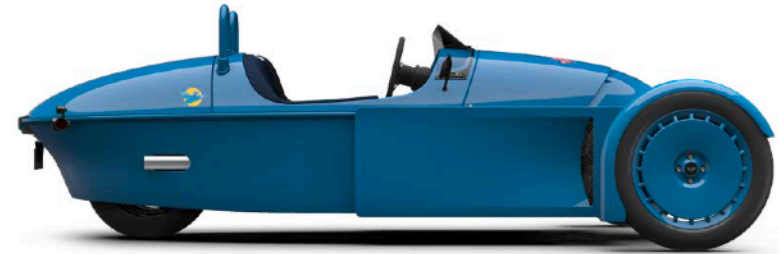

THE BLUEBIRD

ITEM - EXTERIOR FINISHES FITMENT MSRP

Body Colour Cowl	S	-
Structural Casting - Silver	S	-
Roll Hoops - Gloss Black	S	-
Mirrors - Black	S	-
LED Headlights	S	-
Carbon Composite Mud Guards - Body Colour	S	-

ITEM - INTERIOR TEXTILES FITMENT MSRP

Blue Typhoon Leather	S	-
Plain Stitch Pleating	S	-
Backrest Embroidery - Morgan Wings Logo	S	-
Heated Seats	O	$588.33
Matching Stitching	S	-
Matching Cockpit Inserts	O	$469.47
Rubber Floor Mat	O	$231.77
Tunnel - Matched to Upholstery	S	-

ITEM - COCKPIT FITMENT MSRP

Body Colour Dashboard	S	-
Cockpit Embellishers - Anodised Silver	S	-
Moto-Lita 14" Black/Silver	S	-
Inner Body Finish - Matte Silver	S	-
Lockable Storage	O	$245.83
USB Charging Points	O	$112.91
Quad Lock Phone Mount	O	$292.26
Footwell Lights	O	$172.34
Footwell Heater	O	$790.31
Beeline Navigation Unit	O	$420.74
Morgan x Malle Seat Step Guard	O	$113.33
Cockpit Bungee Cords - Black	O	$207.99