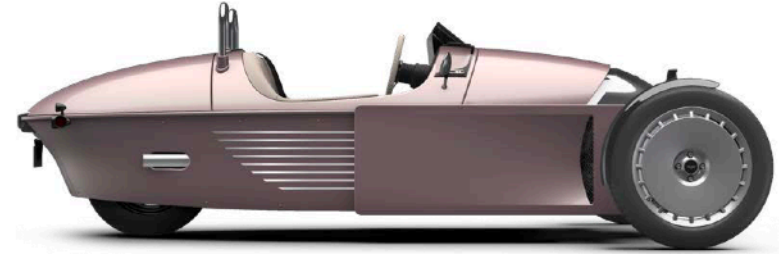

BOULEVARD CRUISER

ITEM - ACCESSORIES	FITMENT	MSRP
Cockpit Accessory Rails - Silver	S	-
Sideblade Accessory Rails - Silver	O	$291.19
Wind Deflectors - Clear	S	-
Exo Rear Rack - Silver	O	$1,539.16
Exo Side Racks, Pair - Silver	O	$826.04
Exo Side Rack Bungees - Black	O	$148.57
Morgan X Malle Pannier - Left Side	O	$709.79
Morgan X Malle Pannier - Right Side	O	$709.79
Morgan Hard Shell Pannier - Black Mohair Finish - Left Side	O	$1,544.83
Morgan Hard Shell Pannier - Black Mohair Finish - Right Side	O	$1,544.83
Morgan Hard Shell Pannier - Black Mohair Finish - Pair	O	$2,379.87
Morgan Hard Shell Pannier - Matched To Sideblade Colour - Left Side	O	$1,544.83
Morgan Hard Shell Pannier - Matched To Sideblade Colour - Right Side	O	$1,544.83
Morgan Hard Shell Pannier - Matched To Sideblade Colour - Pair	O	$2,379.87

ITEM - ACCESSORIES	FITMENT	MSRP
Paint Protection Film	O	$1,070.27
Tonneau Cover - Black Mohair	O	$469.47

ITEM - SERVICES	FITMENT	MSRP
Photographic Build Record	O	$802.27

ITEM - SPECIAL ITEMS	FITMENT	MSRP
Polished Cowl	S	-
Custom Badge Inside Cockpit	S	-
Contrast Painted Dashboard - Creame Weiss Matte Finish	S	-
Custom Ivory Trimmed Steering Wheel	S	-
Boulevard Graphics Pack	S	-
Mudguard Inner Section Painted Silver	S	-