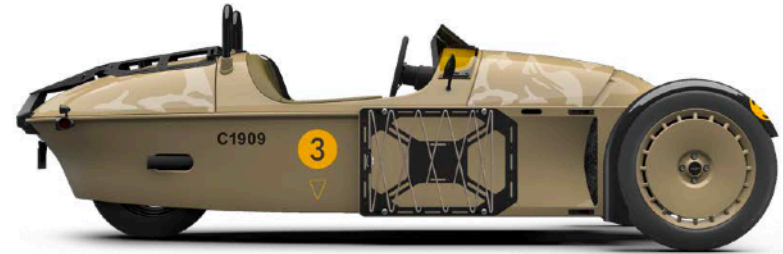

CHARLIE MIKE

ITEM - ACCESSORIES	FITMENT	MSRP
Cockpit Accessory Rails - Black	S	-
Sideblade Accessory Rails - Black	S	-
Wind Deflectors - Yellow Tint	S	-
Exo Rear Rack - Black	S	-
Exo Side Racks, Pair - Black	S	-
Exo Side Rack Bungees - Beige	S	-
Morgan x Malle Pannier - Left Side	O	$709.79
Morgan x Malle Pannier - Right Side	O	$709.79
Morgan Hard Shell Pannier - Black Mohair Finish - Left Side	O	$1,544.83
Morgan Hard Shell Pannier - Black Mohair Finish - Right Side	O	$1,544.83
Morgan Hard Shell Pannier - Black Mohair Finish - Pair	O	$2,379.87
Morgan Hard Shell Pannier - Matched To Sideblade Colour - Left Side	O	$1,544.83
Morgan Hard Shell Pannier - Matched To Sideblade Colour - Right Side	O	$1,544.83
Morgan Hard Shell Pannier - Matched To Sideblade Colour - Pair	O	$2,379.87

ITEM - ACCESSORIES	FITMENT	MSRP
Paint Protection Film	O	$1,070.27
Tonneau Cover - Black Mohair	O	$469.47

ITEM - SERVICES	FITMENT	MSRP
Photographic Build Record	O	£675.00

ITEM - SPECIAL ITEMS	FITMENT	MSRP
Headlight Mesh	S	-
LED Driving Light Mesh	S	-
LED Driving Light Yellow Tint	S	-
Charlie Mike Graphics Pack	S	-