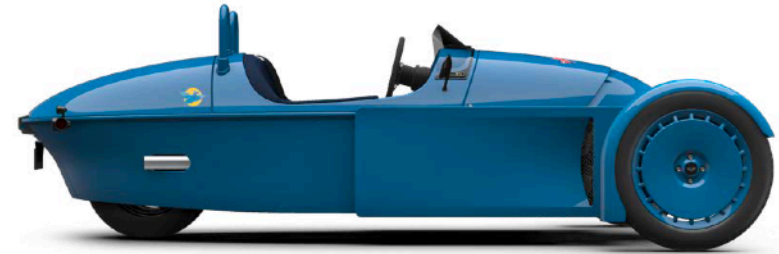

THE BLUEBIRD

MODEL	LIST PRICE
The Bluebird	$63,994.38

* The manufacturer's suggested retail price (MSRP) shown excludes optional equipment, sales tax, title, license, dealer and destination fees. 2.5% import duty is included in the MSRP, these prices are correct at the time of writing, but are subject to change without notice. Delivery to supplying dealer may differ in some regions and be subject to additional charges. All pricing should be confirmed with the supplying dealer.

SWATCH	ITEM	FITMENT	MSRP
	Body Colour - Special Solid Colour - Gloss	S	-
	Cowl Colour - Matched to Body Colour	S	-
	Wheel Colour - Matched to Body Colour	S	-
	Interior Textile - Blue Typhoon Leather	S	-
	Dashboard Colour - Machine Turned	S	-
	Wind Deflectors - Clear Tint	S	-