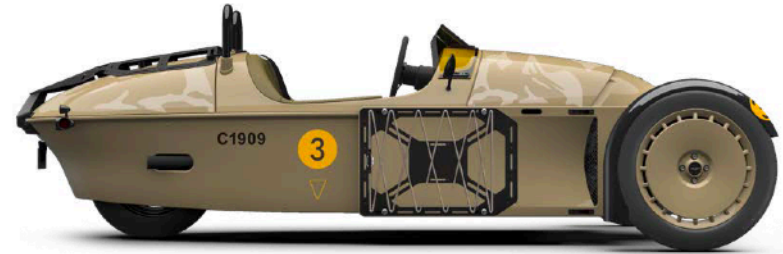

CHARLIE MIKE

MODEL	LIST PRICE
Charlie Mike	$63,994.38

* The manufacturer's suggested retail price (MSRP) shown excludes optional equipment, sales tax, title, license, dealer and destination fees. 2.5% import duty is included in the MSRP, these prices are correct at the time of writing, but are subject to change without notice. Delivery to supplying dealer may differ in some regions and be subject to additional charges. All pricing should be confirmed with the supplying dealer.

SWATCH	ITEM	FITMENT	MSRP
	Body Colour - Special Solid Colour - Gloss	S	-
	Cowl Colour - Matched to Body Colour	S	-
	Wheel Colour - Matched to Body Colour	S	-
	Interior Textile - Technical Fabric - Khaki Sand	S	-
	Dashboard Colour - Matched to Body Colour	S	-
	Wind Deflectors - Yellow Tint	S	-