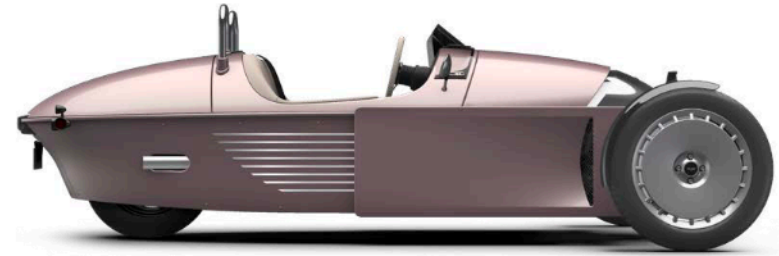

SUPER 3 ORIGINS

US PRICE LIST AND OPTIONS

BOULEVARD CRUISER

MODEL	MSRP EXCLUDING SALES TAX AND DESTINATION CHARGES
-------	---

Boulevard Cruiser

\$61,744.38

* The manufacturer's suggested retail price (MSRP) shown excludes optional equipment, sales tax, title, license, dealer and destination fees. 2.5% import duty is included in the MSRP, these prices are correct at the time of writing, but are subject to change without notice. Delivery to supplying dealer may differ in some regions and be subject to additional charges. All pricing should be confirmed with the supplying dealer.