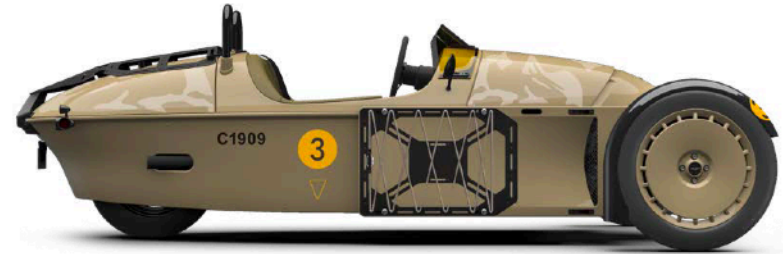

CHARLIE MIKE

ITEM - EXTERIOR FINISHES FITMENT MSRP

Body Colour Cowl	S	-
Structural Casting - Dark Grey	S	-
Roll Hoops - Black	S	-
Mirrors - Black	S	-
Led Headlights	S	-
Carbon Composite Mud Guards - Black	S	-
Exhaust Tailpipe - Black	S	-

ITEM - INTERIOR TEXTILES FITMENT MSRP

Technical Fabric - Khaki Sand	S	-
Plain Stitch Pleating	S	-
Heated Seats	O	$588.33
Matching Stitching	S	-
Rubber Floor Mat	S	-
Tunnel - Matched To Upholstery	S	-
Cockpit Inserts - Matched To Upholstery	O	$469.47

ITEM - COCKPIT FITMENT MSRP

Body Colour Dashboard	S	-
Cockpit Embellishers - Anodised Black	S	-
Moto-Lita 14" Black/Black	S	-
Inner Body Finish - Matte Silver	S	-
Lockable Storage	O	$245.83
USB Charging Points	O	$112.91
Quad Lock Phone Mount	O	$292.26
Footwell Lights	O	$172.34
Footwell Heater	O	$790.31
Beeline Navigation Unit	O	$420.74
Morgan x Malle Seat Step Guard	O	$113.33
Cockpit Bungee Cords - Beige	O	$207.99